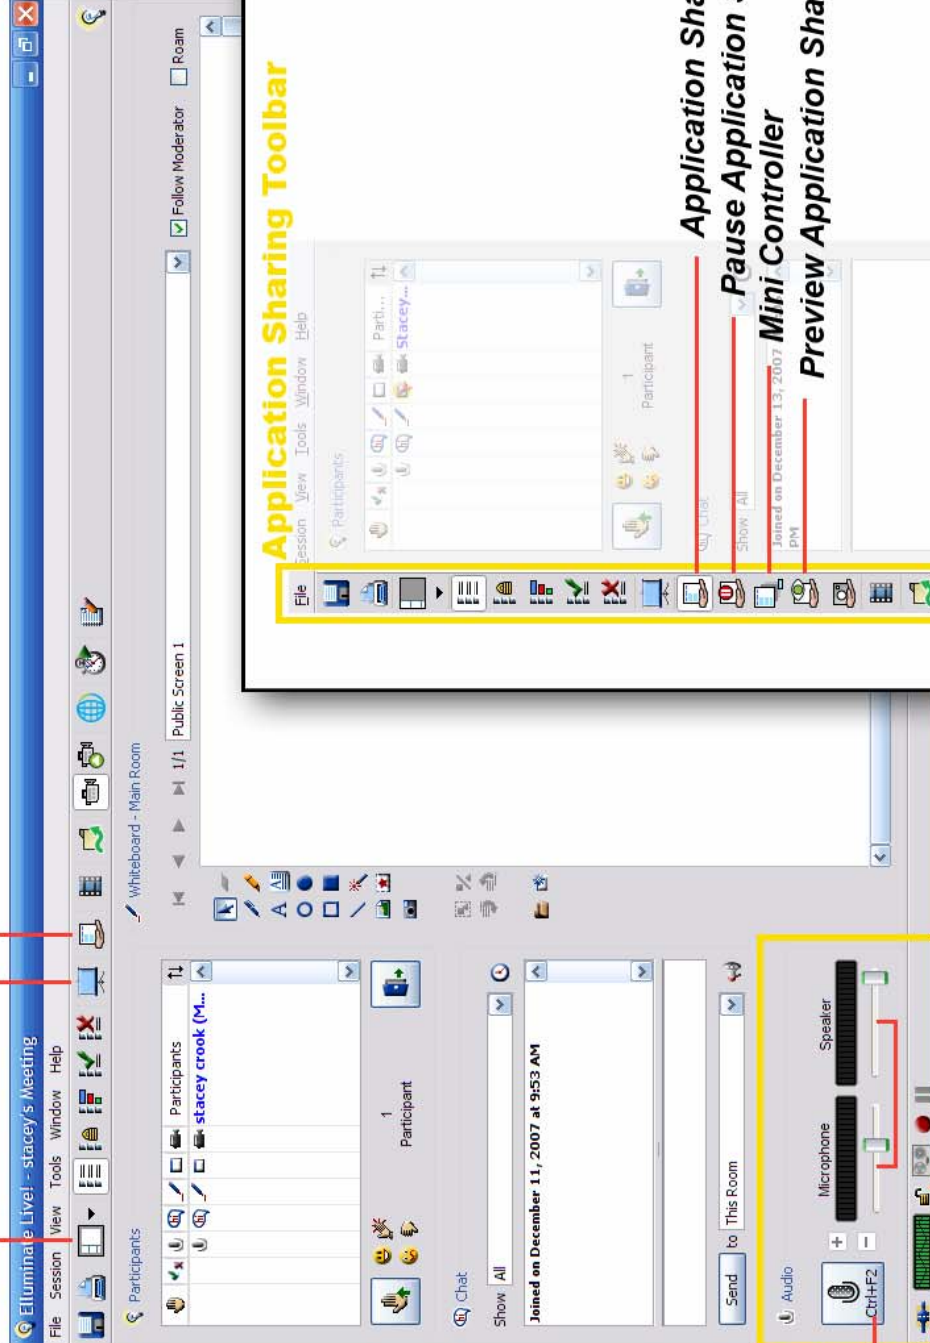

# ElluminateLive! Workspace

**Change Layout**

**Presentation Mode**

**Application Sharing**

**Audio & Recording Features**

**Talk Button**

**Connection and Security Status Indicators**

**Recording Indicator and Controls**

**Application Sharing Toolbar**

**Application Sharing**

**Pause Application Sharing**

**Mini Controller**

**Preview Application Sharing**