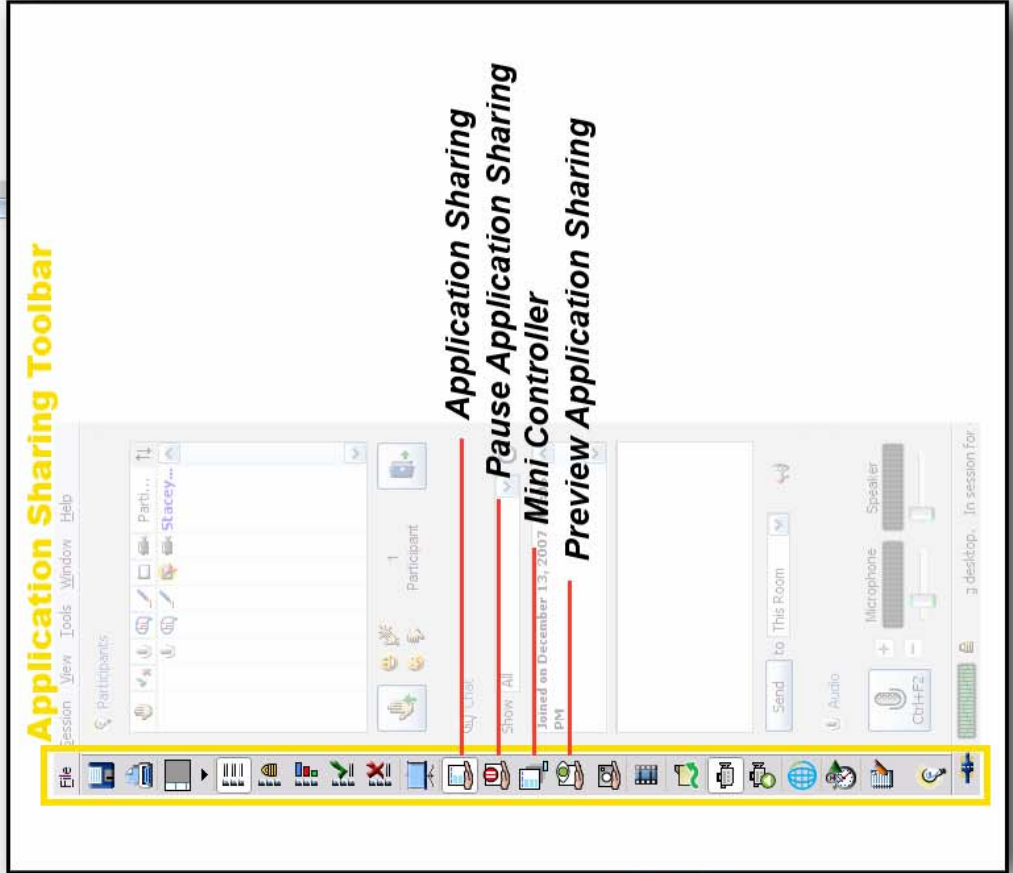

# ElluminateLive! Workspace

**Change Layout**

**Presentation Mode**

**Application Sharing**

**Audio & Recording Features**

**Talk Button**

**Connection and Security Status Indicators**

**Recording Indicator and Controls**

**Application Sharing Toolbar**

**Application Sharing**

**Pause Application Sharing**

**Mini Controller**

**Preview Application Sharing**