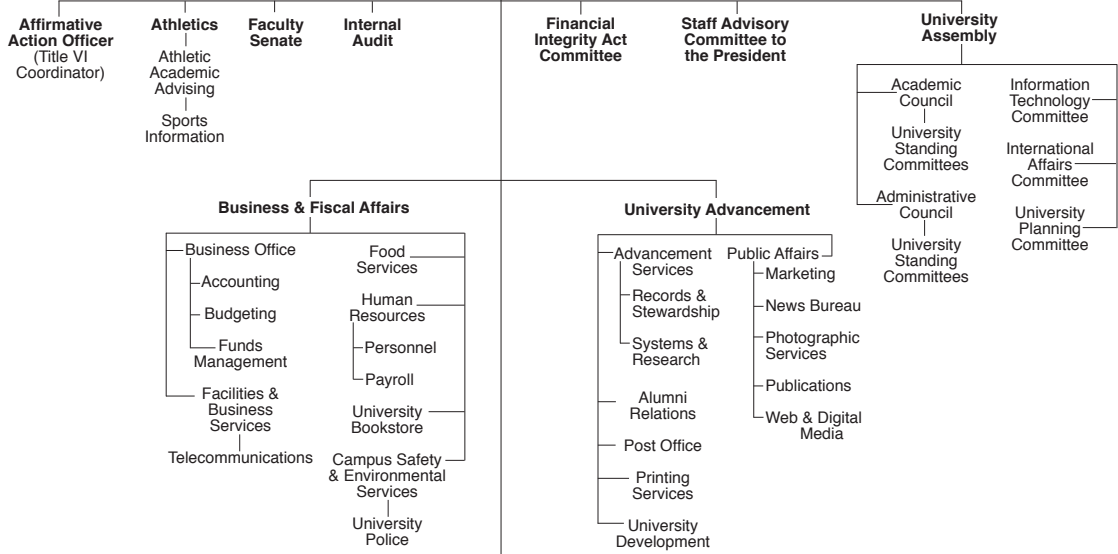

TENNESSEE TECHNOLOGICAL UNIVERSITY ORGANIZATIONAL CHART

Tennessee Higher Education Commission
(Coordinating Commission)
CHANCELLOR
Tennessee Board of Regents
Tennessee Board of Regents
(Policies & Control)

PRESIDENT

PROVOST

Support Areas

Colleges and Schools